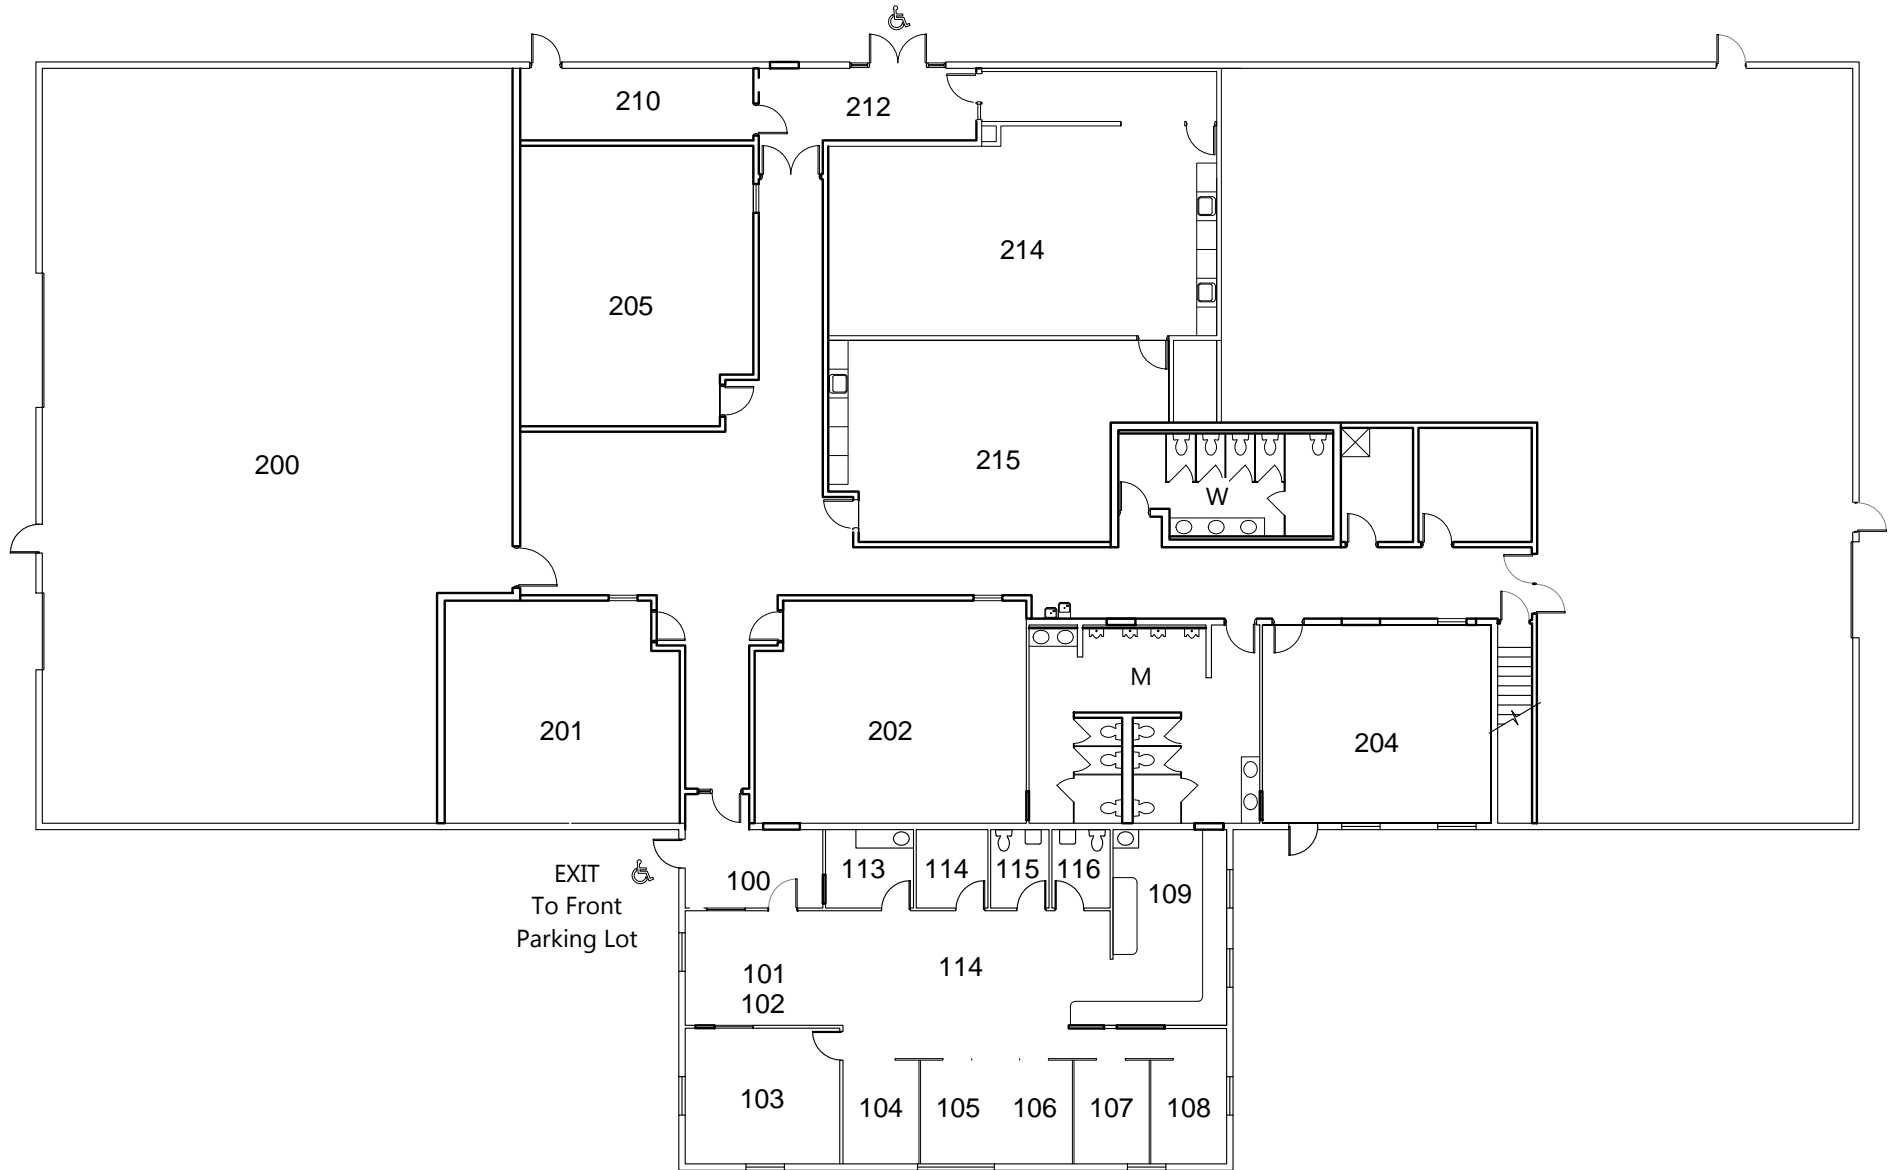

EXIT
To Main Parking Lot

1/9/2015 10:20:30 PM

Pekin

Floor Plan

Illinois Central College
Pekin Campus
225 Hanna Drive
Pekin, Illinois 61635

1" = 20'-0"