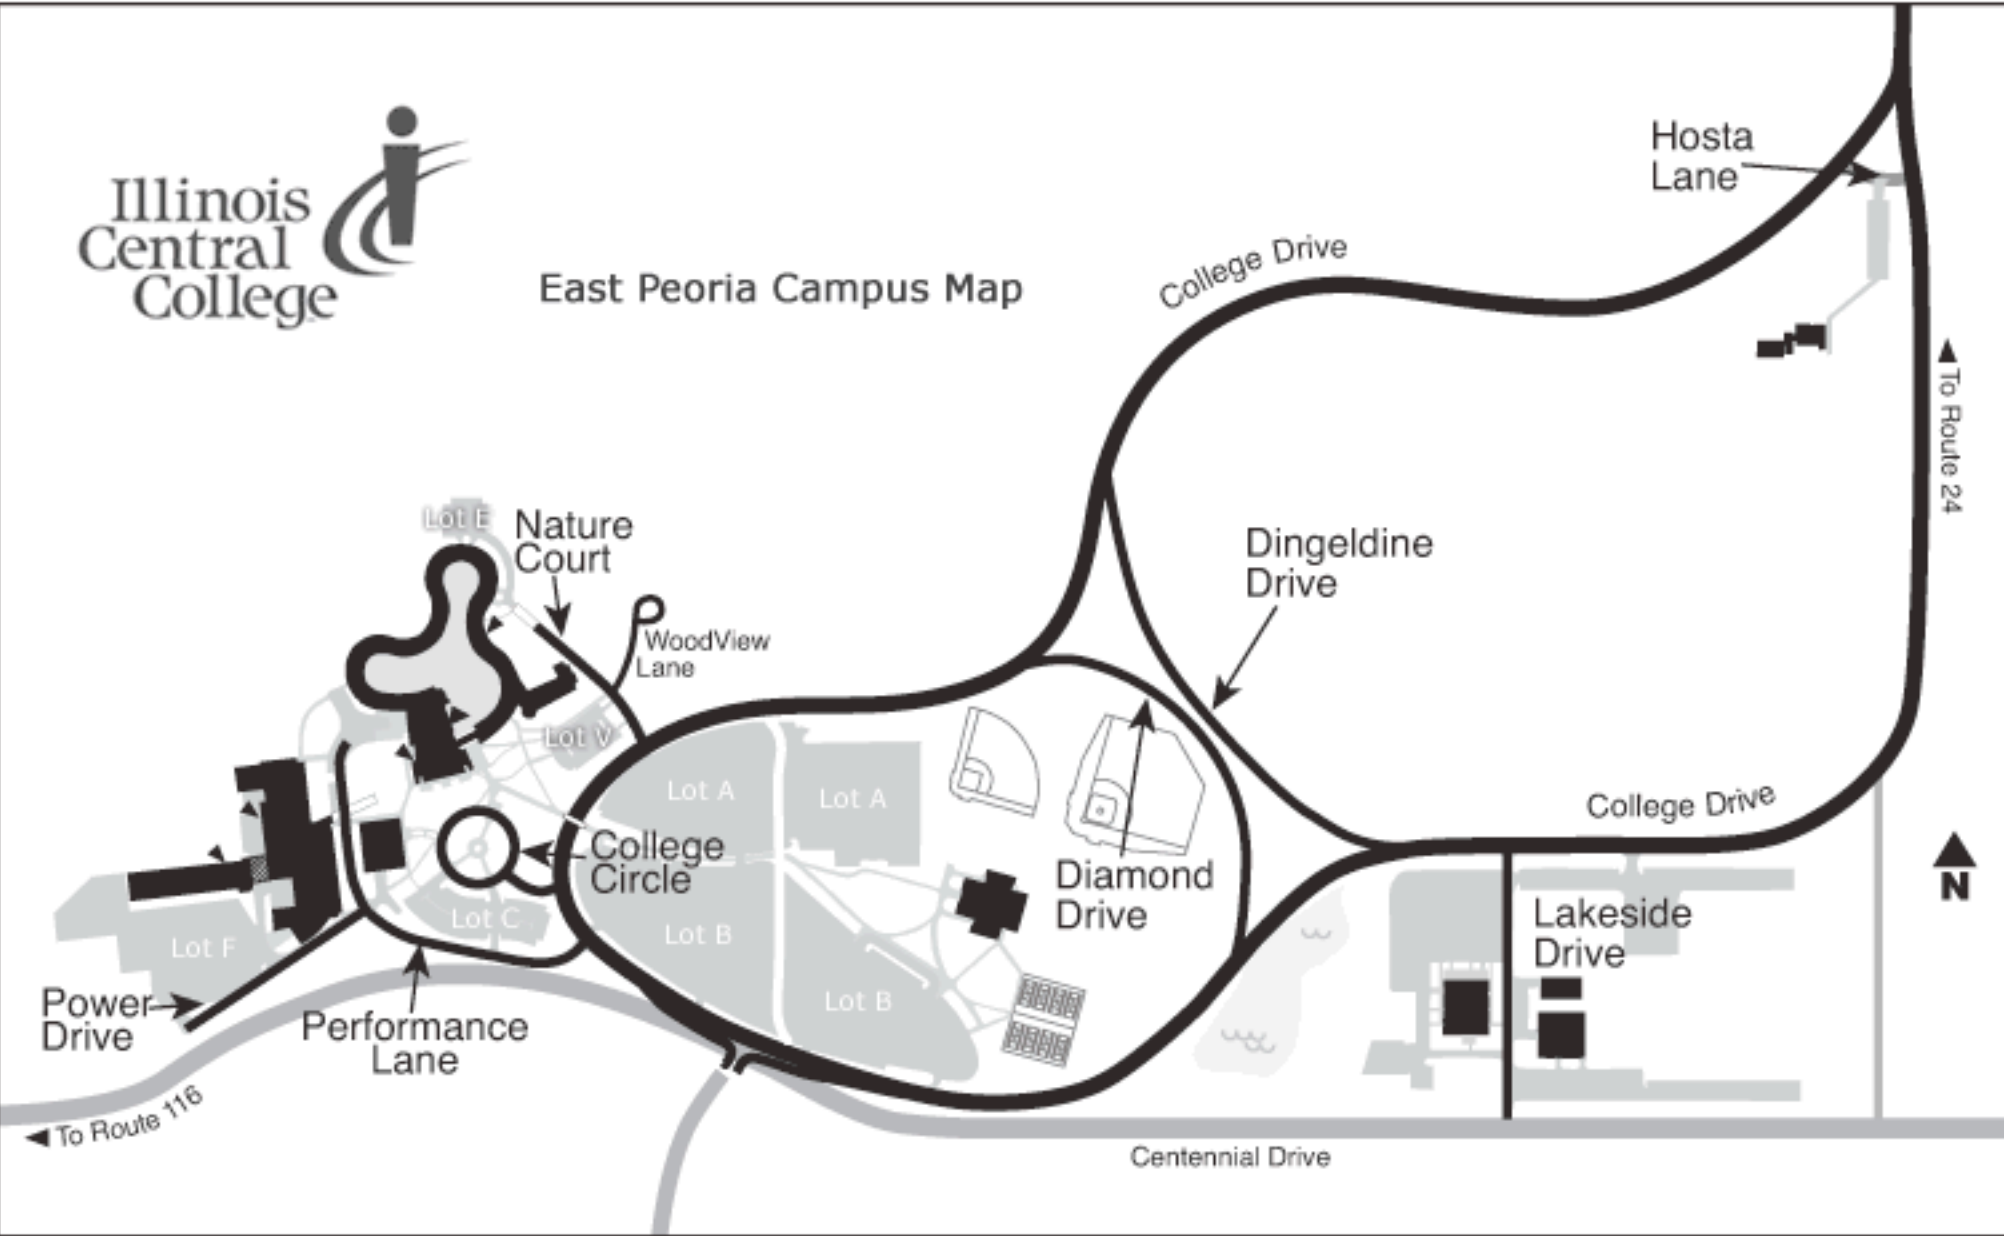

East Peoria Campus Map

Hosta Lane

College Drive

To Route 24

Dingeldine Drive

Lot E Nature Court

WoodView Lane

Lot V

Lot A Lot A

College Circle

Diamond Drive

Lot B Lot B

College Drive

N

Lakeside Drive

Power Drive

Performance Lane

To Route 116

Centennial Drive